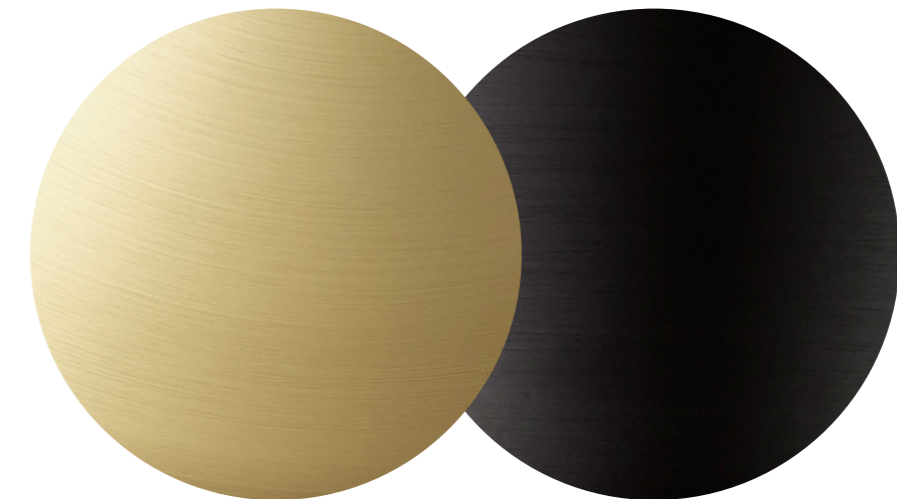

NEBULAE CHANDELIER

G-FLT

FLUTED CLEAR
TEXTURED GLASS

G-PWH

PEARL WHITE
TEXTURED GLASS

G-BBL

BUBBLED BLACK
TEXTURED GLASS

The Nebulae Chandelier's disks are available in three different textured glass options, each creating a unique light dispersion.

A-CHM

CHAMPAGNE ANODISED
ALUMINIUM

A-BLK

BLACK
ANODISED ALUMINIUM

The body of the Nebulae Chandelier, as well as the fixing bolts, are finished to either anodised champagne or anodised black.